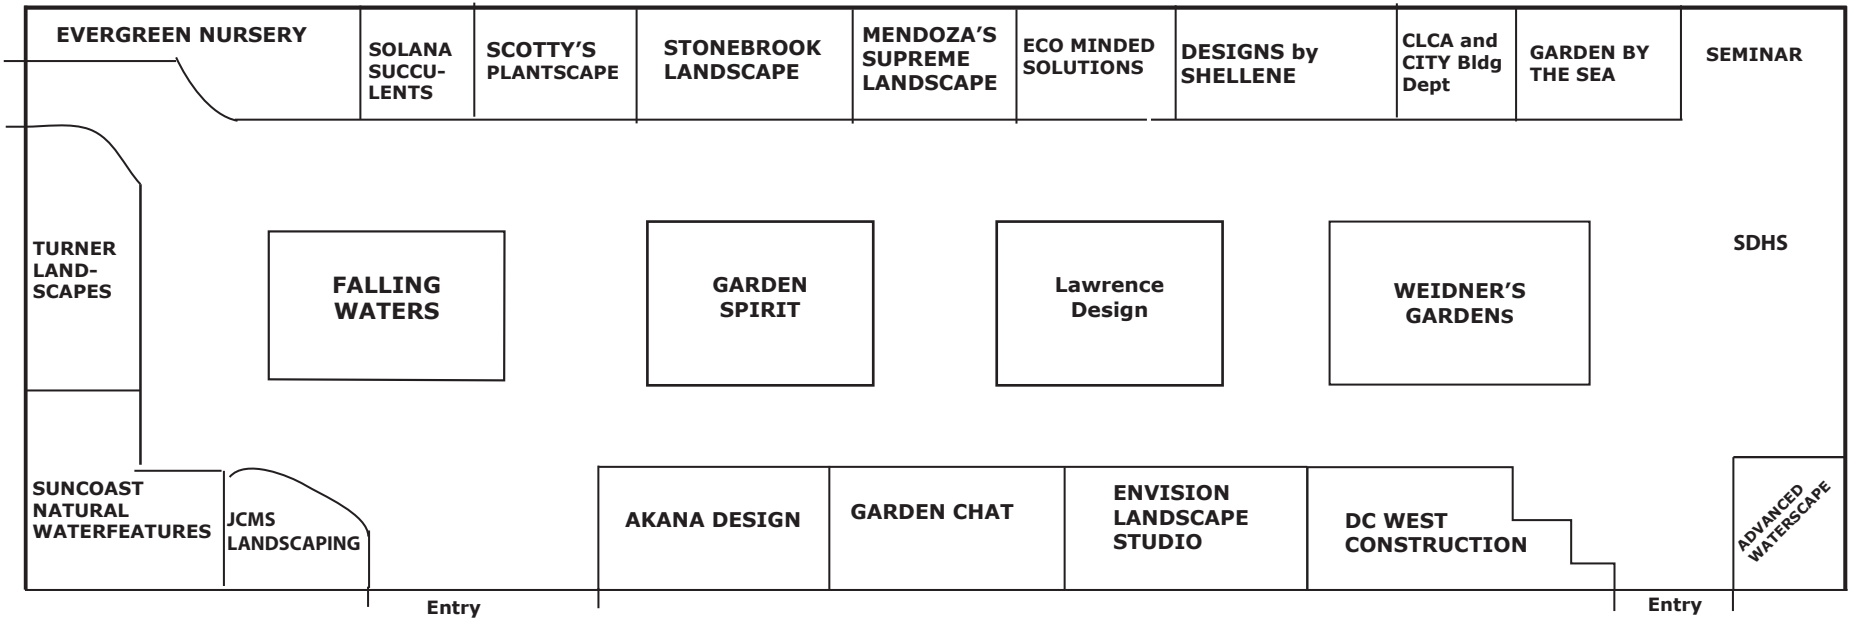

Del Mar Fairgrounds
March 2, 3, 4, 2012

Mendoza's Supreme Landscape

Francisco Mendoza
mensuplanddesign@yahoo.com

Envision Landscape Studio

Navid Mostatabi
navid@mostassociates.com

DC West Construction

Micha Helkenberg
micah@dcwestconstruction.comHelkenberg